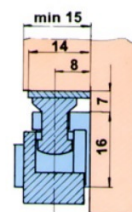

## Description:

Window Fittings, Left, 6 Parts+Screws,Steel & Zamak, BZP

## Item number:

15.10.500-0

Units	Box	Carton	HS Code	Barcode
Set	10	100	8302420090	 5704866401296

- enables horizontal and vertical opening
  - use for windows
    - weight of the wing up to 20 kg
    - height of the wing up to 120 cm
    - width of the wing up to 60 cm
- it is built on the wooden and plastic window with cover of 15 mm
  - easy and quick fastening (necesary space 25 mm)

CUT A-A /

CUT B-B /