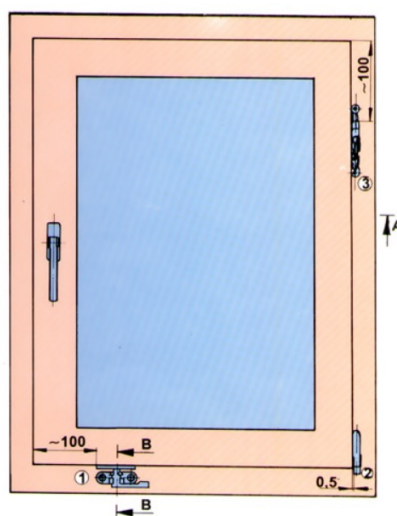

## Description:

Window Fittings, Left, 6 Parts+Screws,Steel & Zamak, BZP

## Item number:

15.10.500-0

Units	Box	Carton	HS Code	Barcode
Set	10	100	8302420090	 5704866401296

- enables horizontal and vertical opening
  - use for windows
    - weight of the wing up to 20 kg
    - height of the wing up to 120 cm
    - width of the wing up to 60 cm
- it is built on the wooden and plastic window with cover of 15 mm
  - easy and quick fastening (necesary space 25 mm)