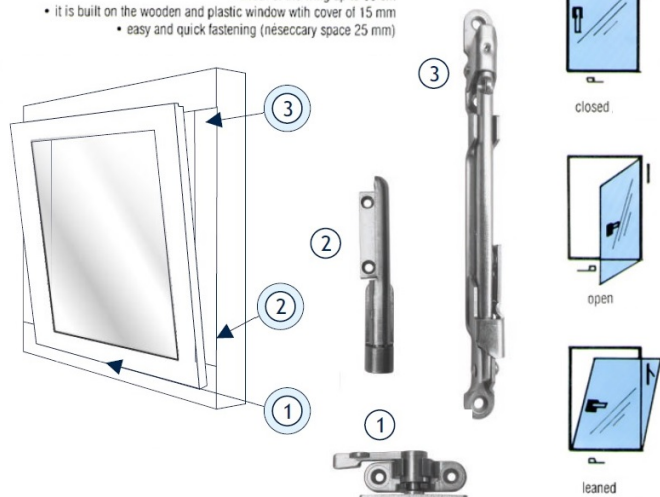

## Description:

Window Fittings, Left, 6 Parts+Screws,Steel & Zamak, BZP

## Item number:

15.10.500-0

Units	Box	Carton	HS Code	Barcode
Set	10	100	8302420090	 5704866401296

- enables horizontal and vertical opening
  - use for windows
    - weight of the wing up to 20 kg
    - height of the wing up to 120 cm
    - width of the wing up to 60 cm
- it is built on the wooden and plastic window with cover of 15 mm
  - easy and quick fastening (necesary space 25 mm)